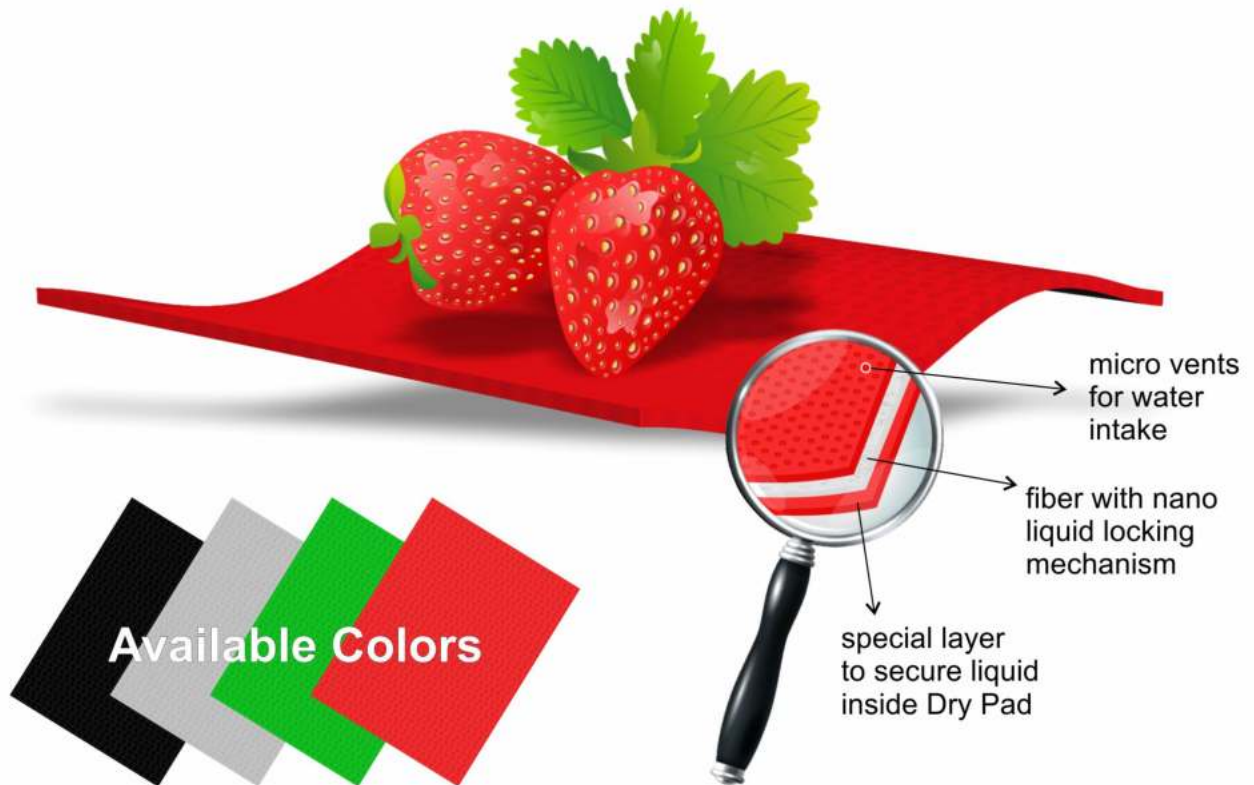

## Special Attributes

Provides excellent cushioning to berry family without Occupying much space

Microbial Growth of Microbes & Mold is significantly reduced

Smooth surface reduces bruises and damage to soft fruits during transportation

Can be installed easily & Quickly

Micro vents on top side of Dry Pad absorbs water & Liquids

100% Recyclable

Natural Nano Locking mechanism locks liquid inside the fabric

Contains no Chemicals

Makes Packing Attractive & Beautiful